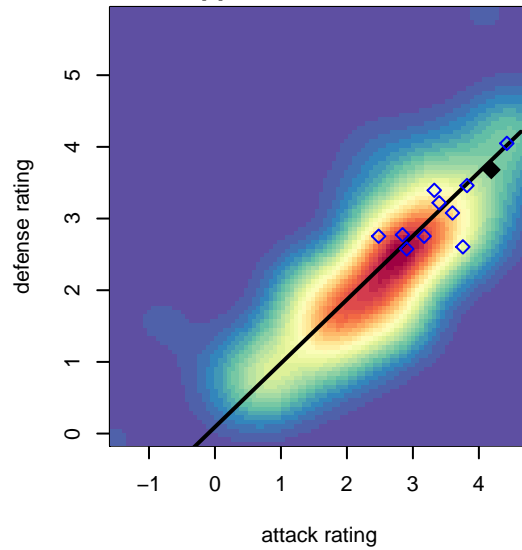

**attack and defense rating
relative to others at age
and all opponents in last 13 months**