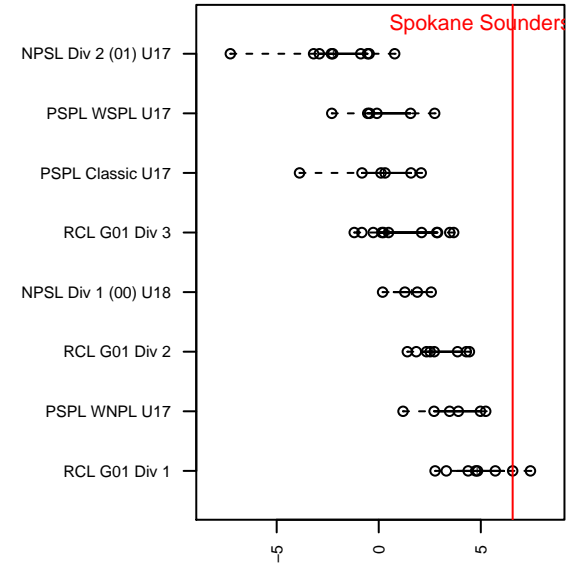

**attack and defense rating
relative to others at age
and all opponents in last 13 months**