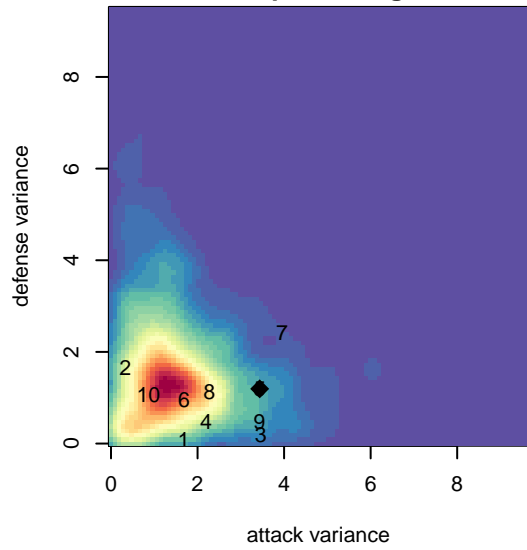

Spokane Sounders A G01

Spokane SC Shadow
 Spokane, WA
 G01 total strength=1935
 attack=65.9 defense=39.63
 fall league = RCL G01 Div 1

alt names used:

Venues played:
 2017 RCL G01 Div 1
 2017 Timbers Winter Showcase 2001 FWRL U
 2017 PacNW Winter Classic FWRL G01
 2017 WYS Championship G01

Spokane Sounders A G01
 Dots are actual minus expected GF (blue circles) and GA (red triangles).
 Blue line is smoothed change in attack strength. Red is smoothed change in defense strength.

**attack and defense variance (black dot)
relative to other teams
and top 10 in region**