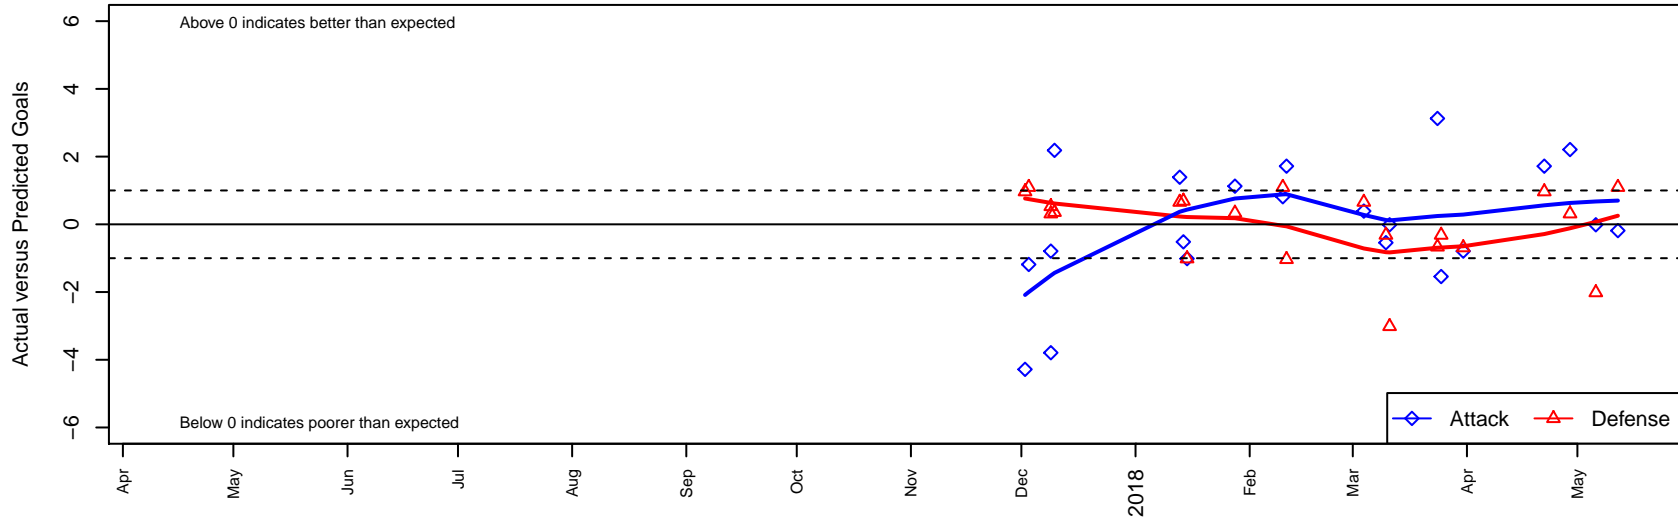

Spokane Sounders A G01

Spokane SC Shadow
 Spokane, WA
 G01 total strength=1935
 attack=65.9 defense=39.63
 fall league = RCL G01 Div 1

alt names used:

Venues played:
 2017 RCL G01 Div 1
 2017 Timbers Winter Showcase 2001 FWRL U
 2017 PacNW Winter Classic FWRL G01
 2017 WYS Championship G01

Spokane Sounders A G01
 Dots are actual minus expected GF (blue circles) and GA (red triangles).
 Blue line is smoothed change in attack strength. Red is smoothed change in defense strength.

**attack and defense variance (black dot)
relative to other teams
and top 10 in region**